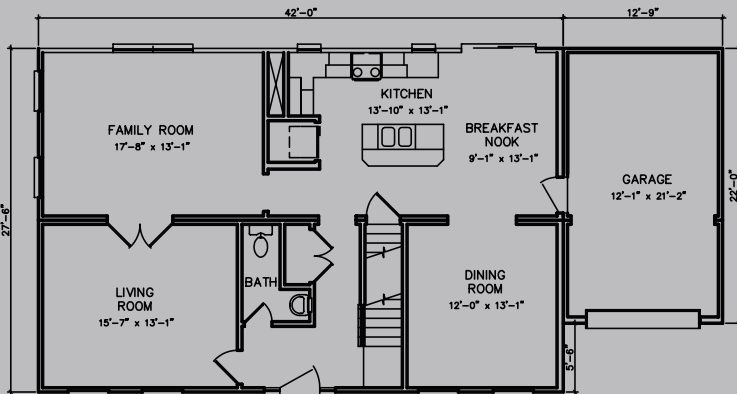

## MINNEHAHA TRL.

**Square Footage**  
1st Floor: 1,155  
2nd Floor: 1,155  
Attic: 577  
Total: 2,887

FIRST FLOOR PLAN

SECOND FLOOR PLAN