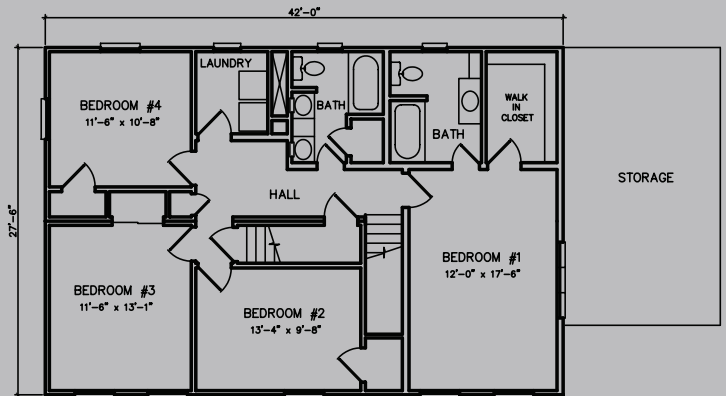

## MINNEHAHA TRL.

**Square Footage**  
1st Floor: 1,155  
2nd Floor: 1,155  
Attic: 577  
Total: 2,887

FIRST FLOOR PLAN

SECOND FLOOR PLAN