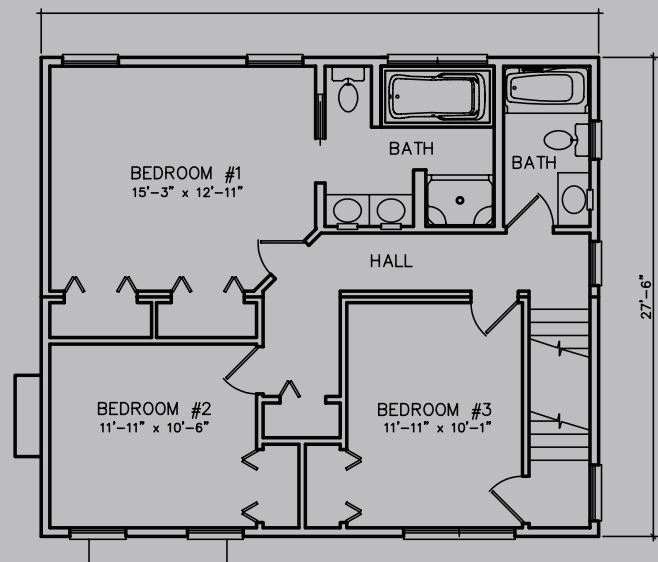

NEW BRUNSWICK AVE.

NEW BRUNSWICK AVE.

Square Footage

1st Floor: 895

2nd Floor: 880

Attic: 440

Total: 2,215

FIRST FLOOR PLAN

SECOND FLOOR PLAN