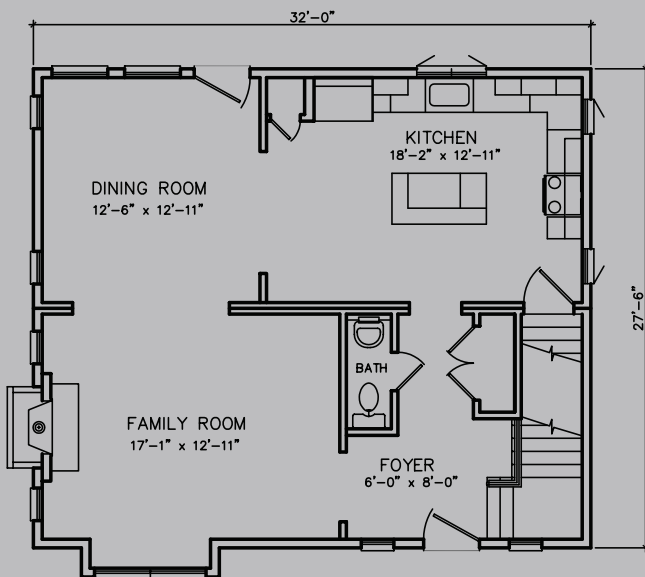

NEW BRUNSWICK AVE.

NEW BRUNSWICK AVE.

Square Footage

1st Floor: 895

2nd Floor: 880

Attic: 440

Total: 2,215

FIRST FLOOR PLAN

SECOND FLOOR PLAN