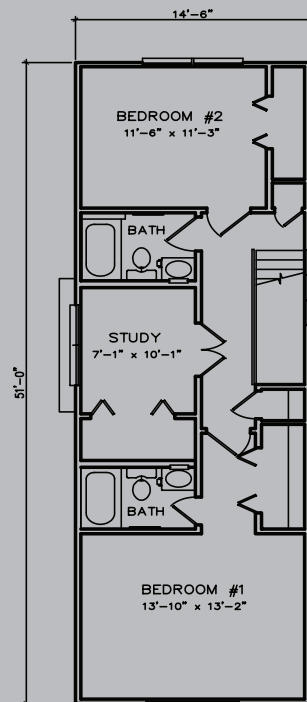

BRAND PARKWAY

BRAND PARKWAY

Square Footage

1st Floor: 652

2nd Floor: 740

Total: 1392

FIRST FLOOR PLAN

SECOND FLOOR PLAN