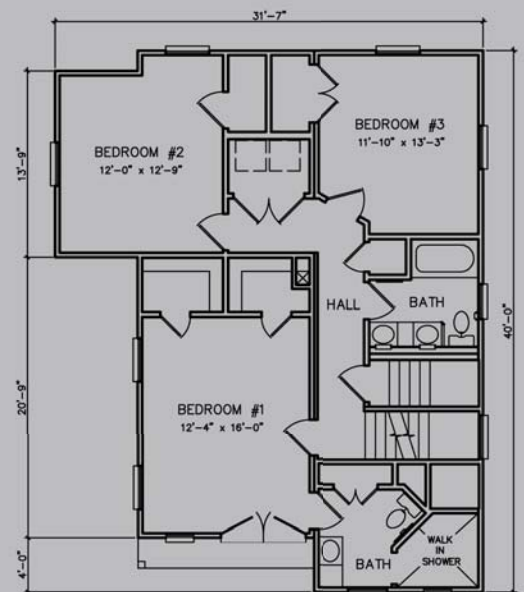

SOUTH ST.

SOUTH ST.

Square Footage

1st Floor: 1,055
2nd Floor: 1,055
Attic: 527
Total: 2,637

FIRST FLOOR PLAN

SECOND FLOOR PLAN