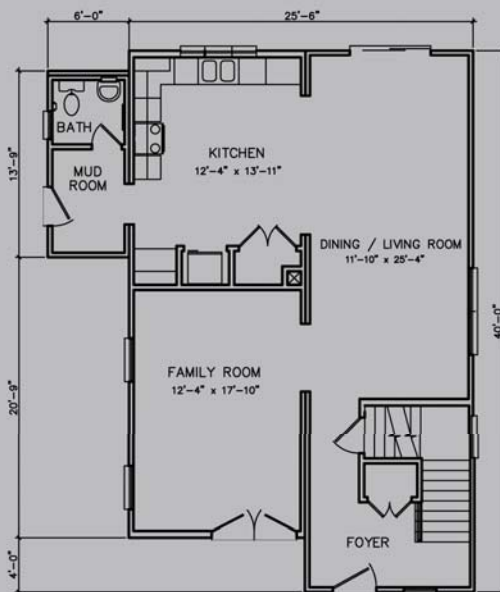

SOUTH ST.

SOUTH ST.

Square Footage

1st Floor: 1,055
2nd Floor: 1,055
Attic: 527
Total: 2,637

FIRST FLOOR PLAN

SECOND FLOOR PLAN